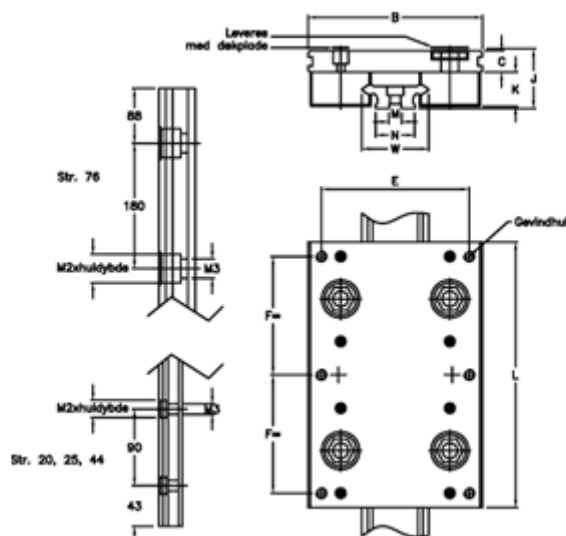

Article number: 056517621256

Description: Hepco Simple Select 76 2-1256

## Measures

B = 185	M = 15x5
C = 20.0	M1 = 14.0
E = 160	M2 = 20x12
F = 135	N = 50.4
G = 6xM10	Size = 76
J = 58.70	W = 76
K = 36.5	
L = 300	